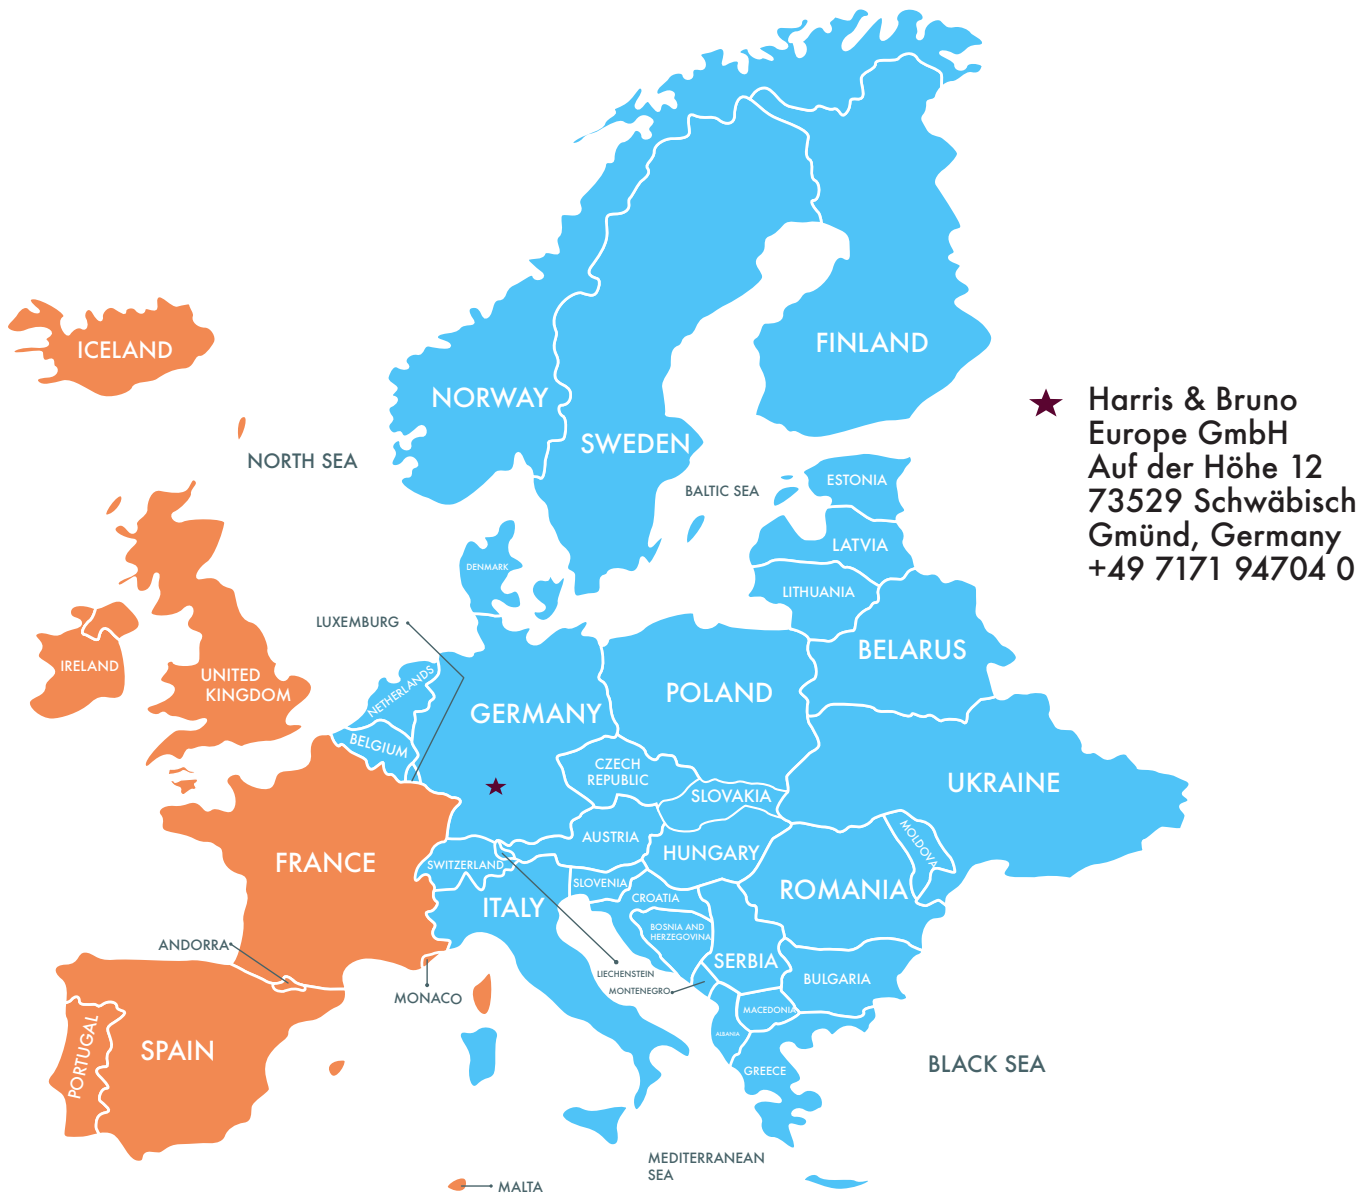

Harris & Bruno International European Territory Map

Territory Managers

Christopher Hogge
 Business Development Manager
 +1 916 300 8662
 chrish@harris-bruno.com

Sean Tobler
 Business Development Manager
 +1 916 872 3666
 seant@harris-bruno.com